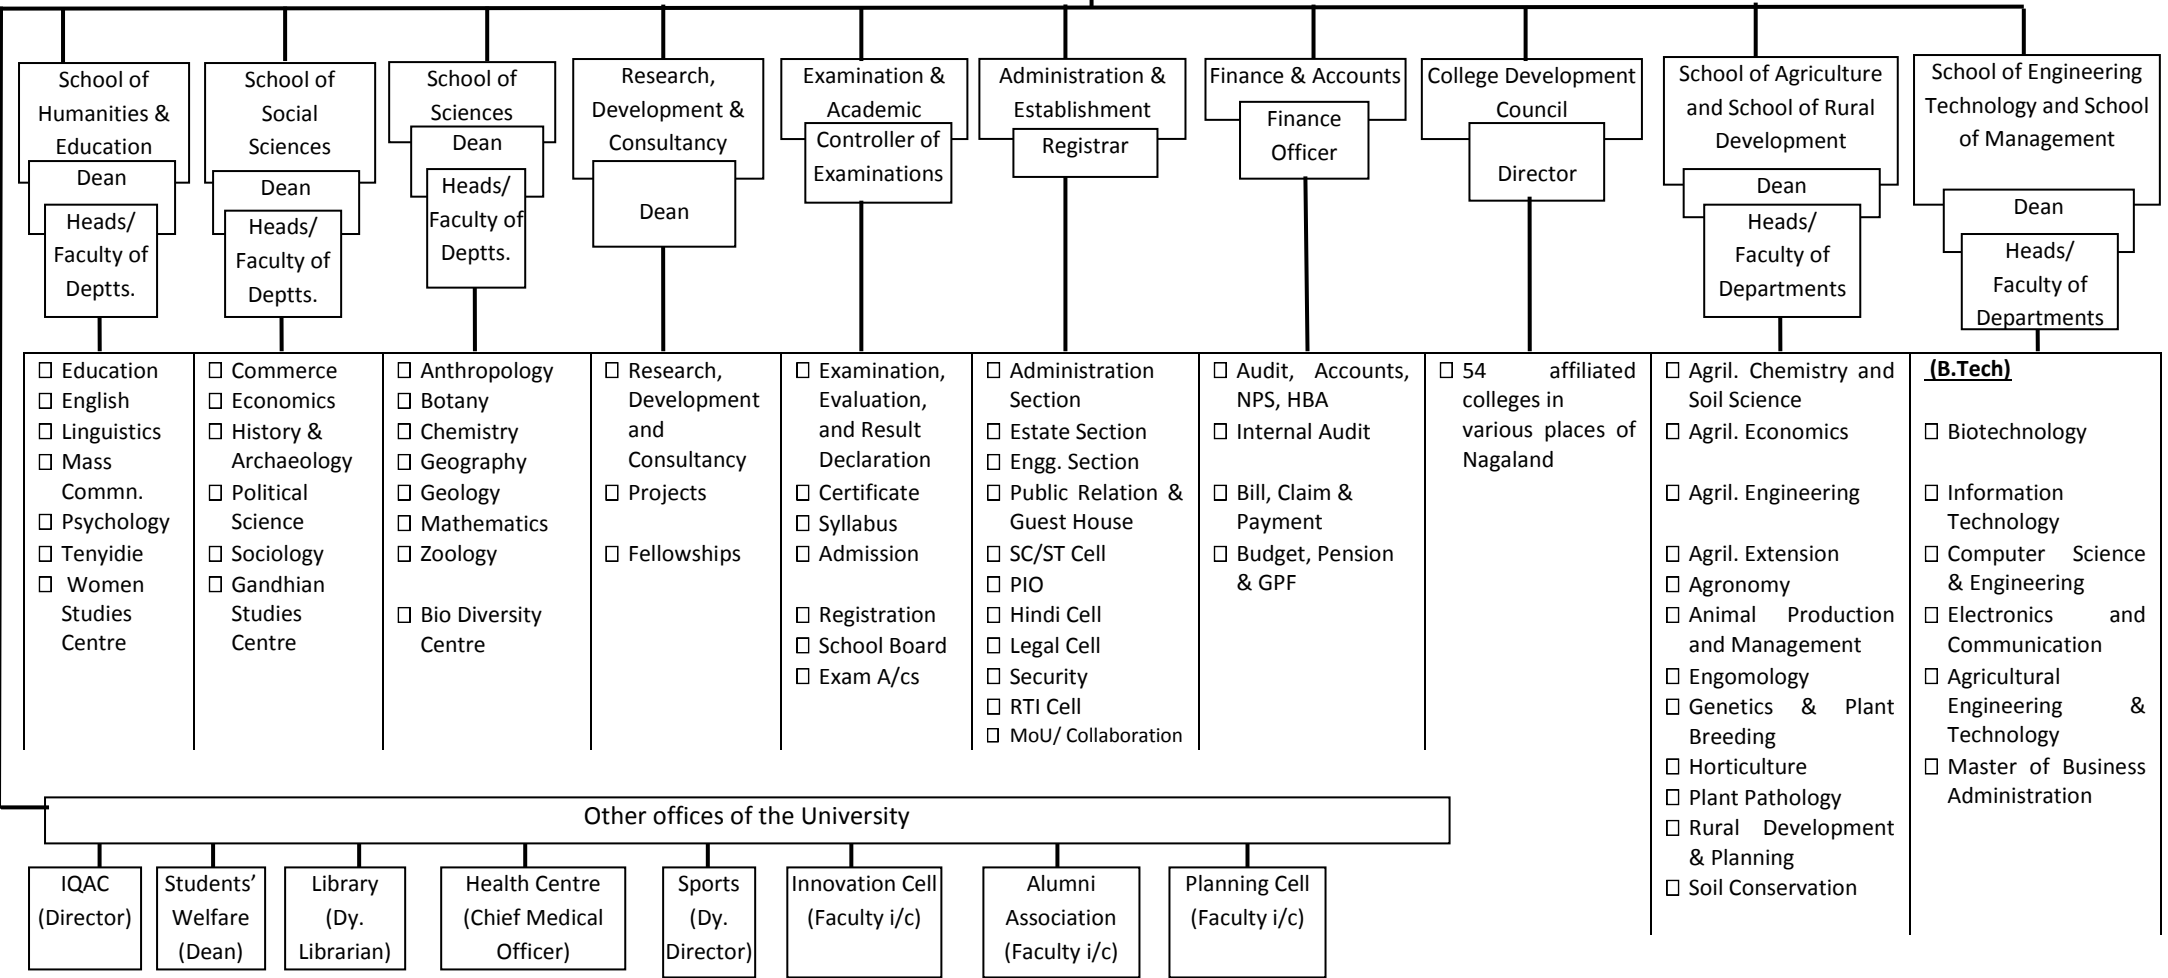

NAGALAND UNIVERSITY

ORGANIZATIONAL CHART

- Education
- English
- Linguistics
- Mass Commn.
- Psychology
- Tenyidie
- Women Studies Centre

- Commerce
- Economics
- History & Archaeology
- Political Science
- Sociology
- Gandhian Studies Centre

- 54 affiliated colleges in various places of Nagaland

- Agril. Chemistry and Soil Science
- Agril. Economics
- Agril. Engineering
- Agril. Extension
- Agronomy
- Animal Production and Management
- Engomology
- Genetics & Plant Breeding
- Horticulture
- Plant Pathology
- Rural Development & Planning
- Soil Conservation

- (B.Tech)**
- Biotechnology
 - Information Technology
 - Computer Science & Engineering
 - Electronics and Communication
 - Agricultural Engineering & Technology
 - Master of Business Administration